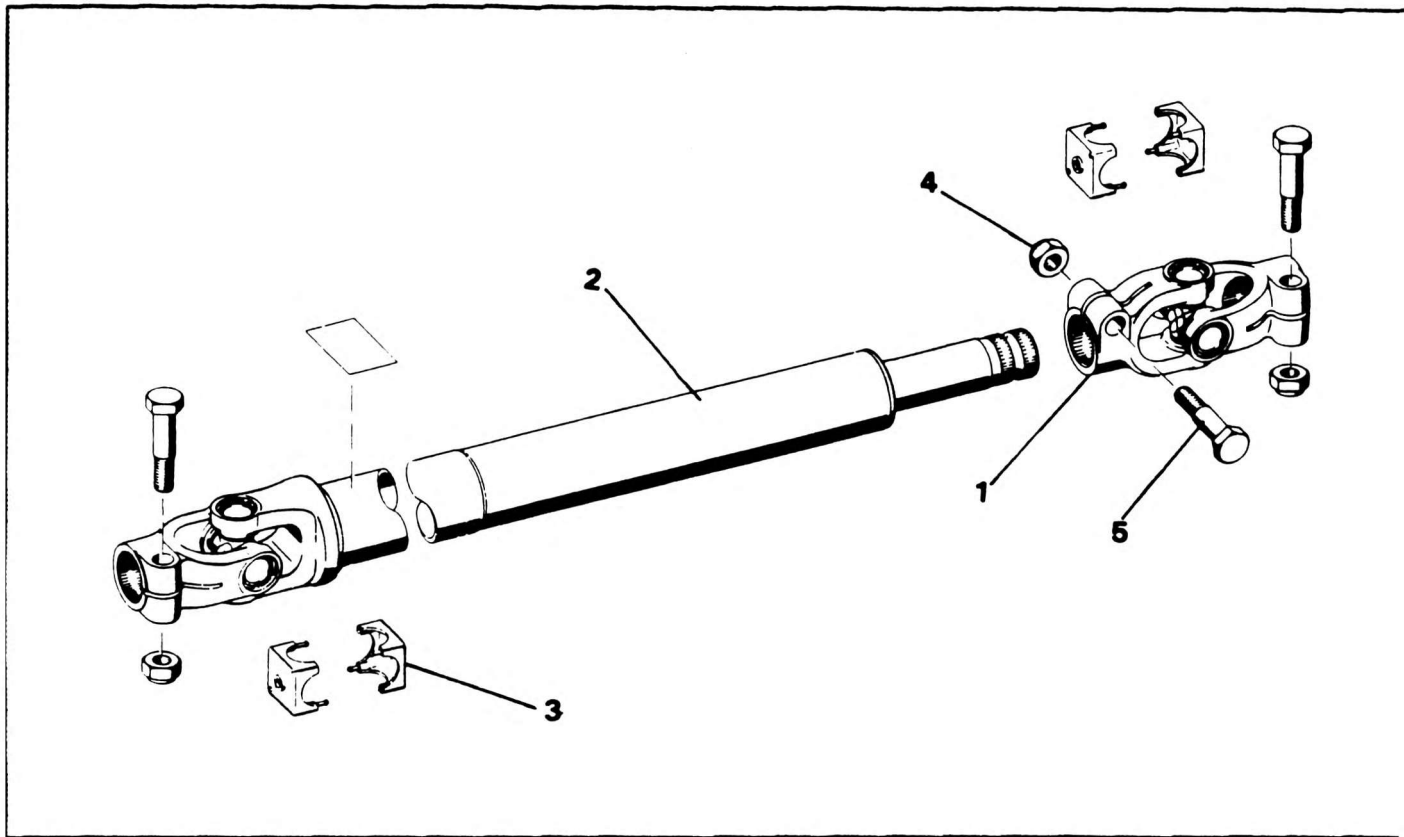

# UNIVERSAL SHAFT ASSEMBLY

GROUP

NO.	PART NO.	QTY	DESCRIPTION	NO.	PART NO.	QTY	DESCRIPTION
	7-810-002055		COMPLETE ASSY				
1	NOT SERVICED	1	SHAFT, UNIVERSAL				
2	NOT SERVICED	1	SHAFT, SPLINED				
3	NOT SERVICED	2	CAP, PROTECTING				
4	9-810-100092	3	NUT				
5	7-099-000566	3	BOLT				